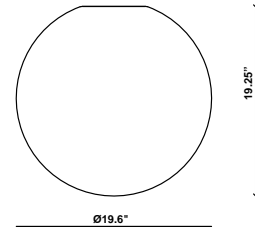

Lumi HP LED F66

Fixture type

F07A25V01

Project name

A.Saggia & V.Sommella / D&G Studio

Description

19.6 inch Lumi Sfera three-layer, hand-blown glass diffuser for use with the Lumi HP LED modules.

Dimensions