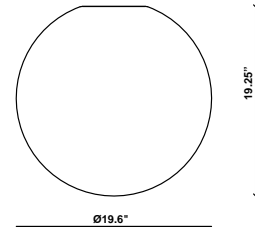

### Description

19.6 inch Lumi Sfera three-layer, hand-blown glass diffuser for use with the Lumi HP LED modules.

### Dimensions