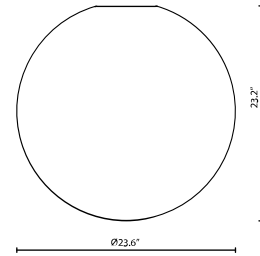

Lumi HP LED F66

Fixture type

F07A27V01

Project name

A.Saggia & V.Sommella / D&G Studio

Description

23.6 inch Lumi Sfera three-layer, hand-blown glass diffuser for use with the Lumi HP LED modules.

Dimensions