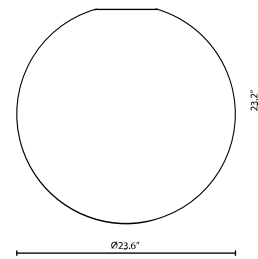

Lumi HP LED F66

Fixture type

F07A27V01

Project name

A.Saggia & V.Sommella / D&G Studio

Description

23.6 inch Lumi Sfera three-layer, hand-blown glass diffuser for use with the Lumi HP LED modules.

Dimensions