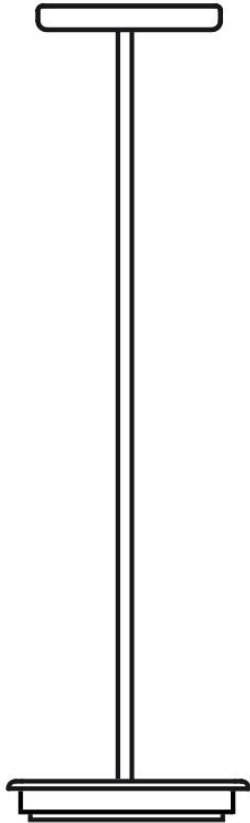

Lumi F07-F66

F07A62SA41

A.Saggia & V.Sommella / D&G Studio

Fixture type

Project name

Dimensions

Material

Metal

Color

 Copper

Other colors available

Check online www.fabbian.us

Included accessories

LED, stem, canopy

Not included accessories

Glass diffuser

Description

Rigid stem suspension module for use with large Lumi glass diffuser. Metal fitter, field-cutttable stem, and canopy with painted copper finish. Uses 3000K 120V LED.

Voltage

120V

Dimmable

TRIAC/ELV

Specs

DRY

Light source and Technical

Lamp type: LED

Wattage: 17W

Color temperature: 3000K

CRI: 90+

Lumens: 1307 initial lm