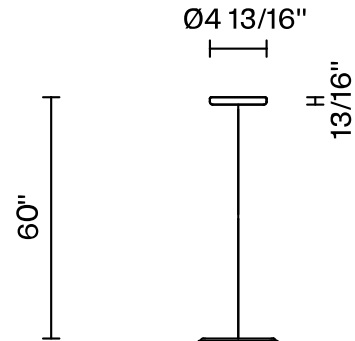

Lumi F07-F66

F07A62SA41

A.Saggia & V.Sommella / D&G Studio

Fixture type

Project name

Dimensions

Material

Metal

Description

Rigid stem suspension module for use with large Lumi glass diffuser. Metal fitter, field-cutttable stem, and canopy with painted copper finish. Uses 3000K 120V LED.

Voltage

120V

Dimmable

TRIAC/ELV

Specs

DRY

Light source and Technical

Lamp type: LED

Wattage: 17W

Color temperature: 3000K

CRI: 90+

Lumens: 1307 initial lm