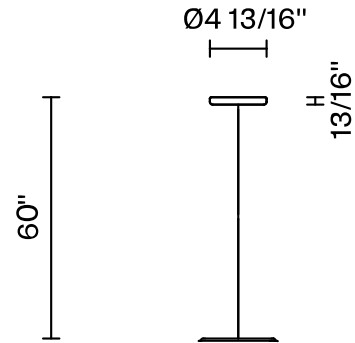

## Dimensions

## Light source and Technical

**Lamp type:** LED

**Wattage:** 17W

**Color temperature:** 3000K to 1800K

**CRI:** 90+

**Lumens:** 1307 initial lm