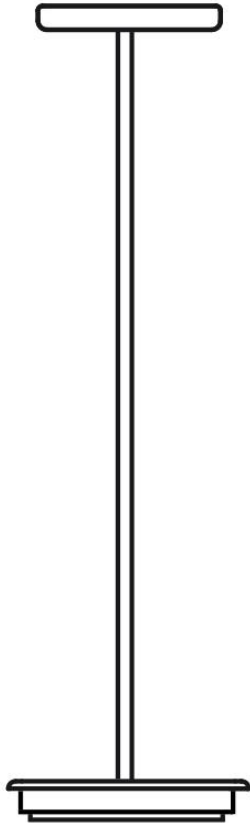

Lumi F07-F66

**F66L71SA01**

A.Saggia & V.Sommella / D&G Studio

Fixture type

Project name

## Dimensions

## Material

Metal

## Light source and Technical

**Lamp type:** LED

**Wattage:** 17W

**Color temperature:** 2700K

**CRI:** 90+

**Lumens:** 2365 initial lm