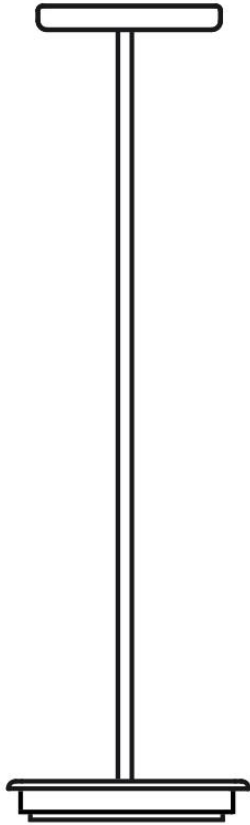

Lumi F07-F66

**F66L71SA01**

A.Saggia & V.Sommella / D&G Studio

Fixture type

Project name

## Dimensions

## Material

Metal

## Light source and Technical

**Lamp type:** LED

**Wattage:** 17W

**Color temperature:** 2700K

**CRI:** 90+

**Lumens:** 2365 initial lm