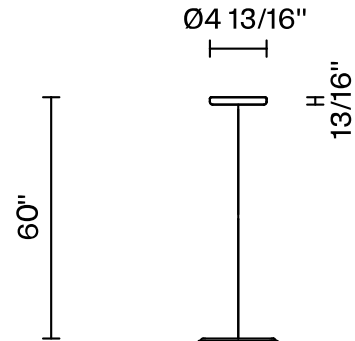

Lumi HP LED F66

F66L71SA01

A.Saggia & V.Sommella / D&G Studio

Fixture type

Project name

Dimensions

Material

Metal

Description

Rigid stem suspension module for use with large Lumi glass diffuser. Metal fitter, field-cutttable stem, and canopy with painted white finish. Includes wipe-down cover, junction box cover plate, and offset mounting hardware. 2700K

Wattage: 17W

Color temperature: 2700K

CRI: 90+

Lumens: 2365 initial lm