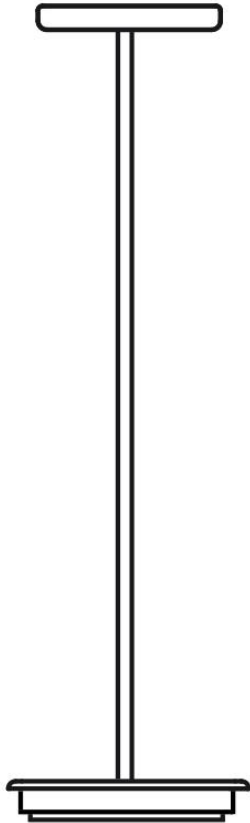

Lumi HP LED F66

F66L71SA01

A.Saggia & V.Sommella / D&G Studio

Fixture type

Project name

Dimensions

Material

Metal

Color

White

Other colors available

Check online www.fabbian.us

Included accessories

LED, stem, canopy

Not included accessories

Glass diffuser

Description

Rigid stem suspension module for use with large Lumi glass diffuser. Metal fitter, field-cutttable stem, and canopy with painted white finish. Includes wipe-down cover, junction box cover plate, and offset mounting hardware. 2700K

Wattage: 17W

Color temperature: 2700K

CRI: 90+

Lumens: 2365 initial lm