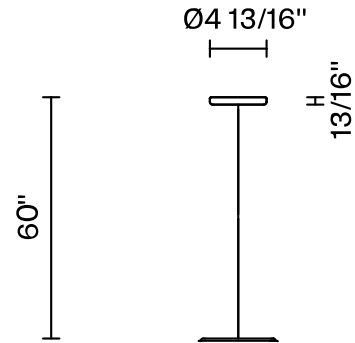

Dimensions

Material

Metal

Color

White

Other colors available

Check online www.fabbian.us

Included accessories

LED, stem, canopy

Not included accessories

Glass diffuser

Features

Field-cutttable rigid stem

Description

Rigid stem suspension module for use with large Lumi glass diffuser. Metal fitter, field-cutttable stem, and canopy with painted white finish. Includes wipe-down cover, junction box cover plate, and offset mounting hardware. 2700K

Voltage

Based on selected driver

Dimmable

Based on selected driver

Specs

DRY

Light source and Technical

Lamp type: LED

Wattage: 17W

Color temperature: 2700K

CRI: 90+

Lumens: 2365 initial lm