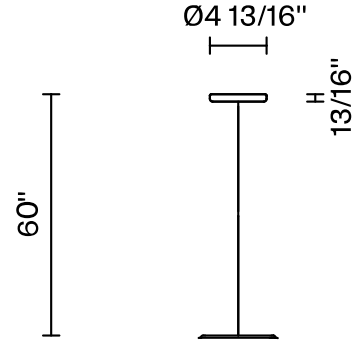

## Dimensions

## Light source and Technical

**Lamp type:** LED

**Wattage:** 17W

**Color temperature:** 2700K

**CRI:** 90+

**Lumens:** 2365 initial lm