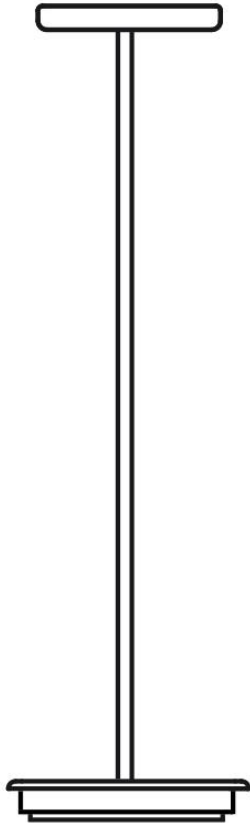

Lumi F07-F66

F66L72SA01

A.Saggia & V.Sommella / D&G Studio

Fixture type

Project name

Dimensions

Material

Metal

Color

White

Other colors available

Check online www.fabbian.us

Included accessories

LED, stem, canopy

Not included accessories

Glass diffuser

Description

Rigid stem suspension module for use with large Lumi glass diffuser. Metal fitter, field-cutttable stem, and canopy with painted white finish. Includes wipe-down cover, junction box cover plate, and offset mounting hardware. 3000K