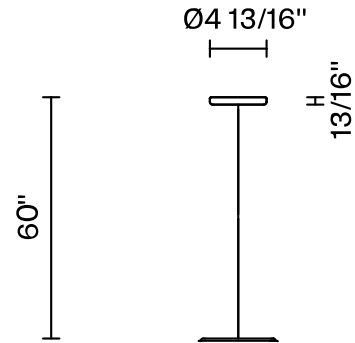

Lumi F07-F66

F66L72SA01

A.Saggia & V.Sommella / D&G Studio

Fixture type

Project name

Dimensions

Material

Metal

Description

Rigid stem suspension module for use with large Lumi glass diffuser. Metal fitter, field-cutttable stem, and canopy with painted white finish. Includes wipe-down cover, junction box cover plate, and offset mounting hardware. 3000K

Wattage: 17W

Color temperature: 3000K

CRI: 90+

Lumens: 2365 initial lm