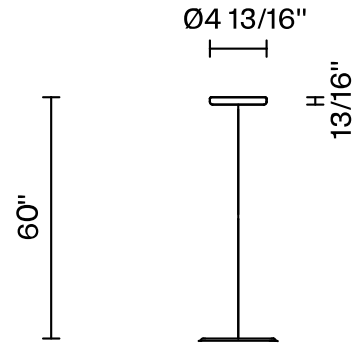

## Dimensions

## Light source and Technical

**Lamp type:** LED

**Wattage:** 17W

**Color temperature:** 3000K

**CRI:** 90+

**Lumens:** 2365 initial lm