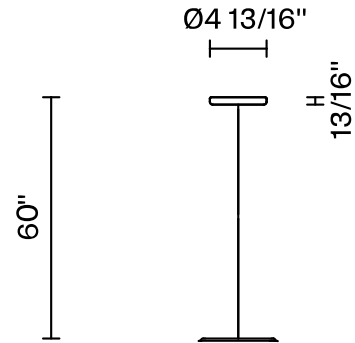

Lumi F07-F66

F66L73SA01

A.Saggia & V.Sommella / D&G Studio

Fixture type

Project name

Dimensions

Material

Metal

Description

Rigid stem suspension module for use with large Lumi glass diffuser. Metal fitter, field-cutttable stem, and canopy with painted white finish. Includes wipe-down cover, junction box cover plate, and offset mounting hardware. 3500K

Wattage: 17W

Color temperature: 3500K

CRI: 90+

Lumens: 2365 initial lm