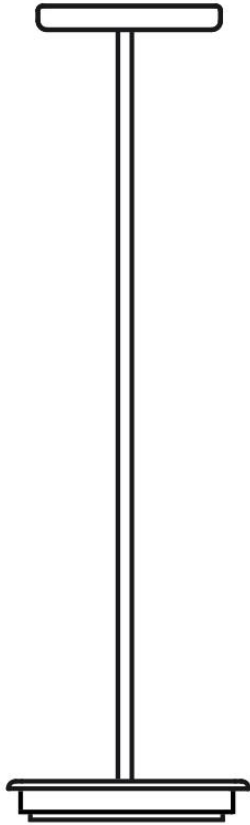

Lumi F07-F66

F66L73SA01

A.Saggia & V.Sommella / D&G Studio

Fixture type

Project name

Dimensions

Material

Metal

Color

White

Other colors available

Check online www.fabbian.us

Included accessories

LED, stem, canopy

Not included accessories

Glass diffuser

Description

Rigid stem suspension module for use with large Lumi glass diffuser. Metal fitter, field-cutttable stem, and canopy with painted white finish. Includes wipe-down cover, junction box cover plate, and offset mounting hardware. 3500K

Wattage: 17W

Color temperature: 3500K

CRI: 90+

Lumens: 2365 initial lm