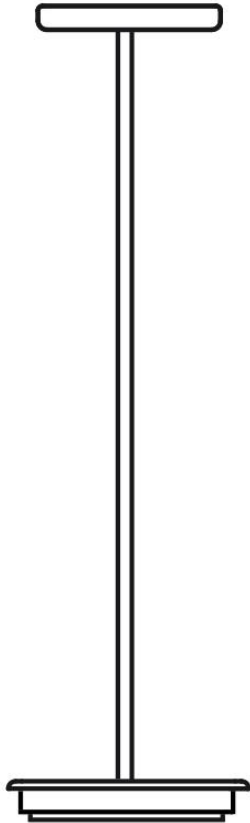

## Dimensions

## Material

Metal

## Light source and Technical

**Lamp type:** LED

**Wattage:** 17W

**Color temperature:** 3500K

**CRI:** 90+

**Lumens:** 2365 initial lm