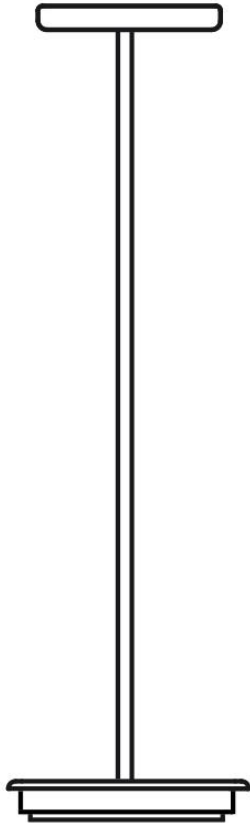

Lumi F07-F66

**F66L74SA01**

A.Saggia & V.Sommella / D&G Studio

Fixture type

Project name

## Dimensions

## Material

Metal

## Light source and Technical

**Lamp type:** LED

**Wattage:** 17W

**Color temperature:** 4000K

**CRI:** 90+

**Lumens:** 2365 initial lm