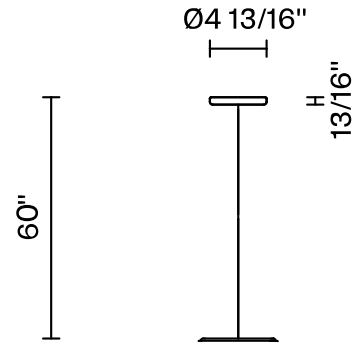

## Dimensions

## Light source and Technical

**Lamp type:** LED

**Wattage:** 17W

**Color temperature:** 4000K

**CRI:** 90+

**Lumens:** 2365 initial lm