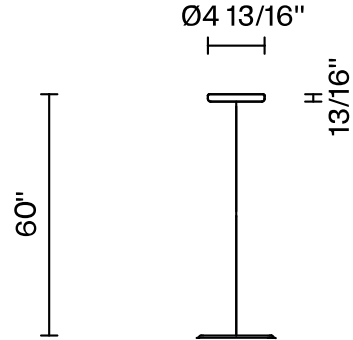

Lumi F07-F66

F66L74SA01

A.Saggia & V.Sommella / D&G Studio

Fixture type

Project name

Dimensions

Material

Metal

Description

Rigid stem suspension module for use with large Lumi glass diffuser. Metal fitter, field-cuttable stem, and canopy with painted white finish. Includes wipe-down cover, junction box cover plate, and offset mounting hardware. 4000K

Wattage: 17W

Color temperature: 4000K

CRI: 90+

Lumens: 2365 initial lm