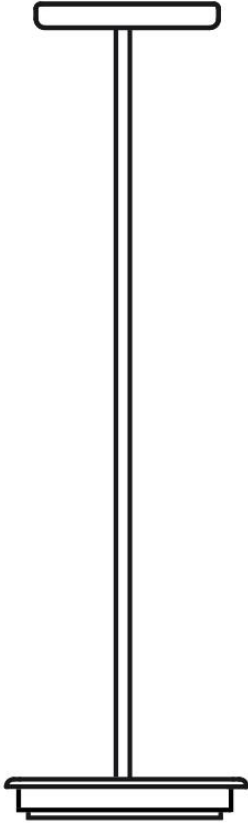

Lumi F07-F66

F66L74SA01

A.Saggia & V.Sommella / D&G Studio

Fixture type

Project name

Dimensions

Material

Metal

Color

White

Other colors available

Check online www.fabbian.us

Included accessories

LED, stem, canopy

Not included accessories

Glass diffuser

Description

Rigid stem suspension module for use with large Lumi glass diffuser. Metal fitter, field-cuttable stem, and canopy with painted white finish. Includes wipe-down cover, junction box cover plate, and offset mounting hardware. 4000K

Wattage: 17W

Color temperature: 4000K

CRI: 90+

Lumens: 2365 initial lm