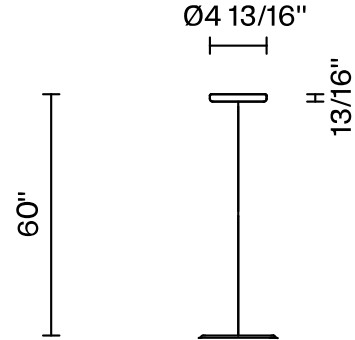

Lumi F07-F66

F66L72SA02

A.Saggia & V.Sommella / D&G Studio

Fixture type

Project name

Dimensions

Material

Metal

Description

Rigid stem suspension module for use with large Lumi glass diffuser. Metal fitter, field-cuttable stem, and canopy with painted black finish. Includes wipe-down cover, junction box cover plate, and offset mounting hardware. 3000K

Wattage: 17W

Color temperature: 3000K

CRI: 90+

Lumens: 2365 initial lm