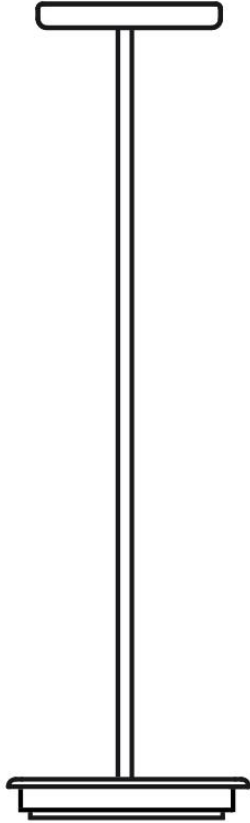

Lumi F07-F66

F66L72SA02

A.Saggia & V.Sommella / D&G Studio

Fixture type

Project name

Dimensions

Material

Metal

Description

Rigid stem suspension module for use with large Lumi glass diffuser. Metal fitter, field-cuttable stem, and canopy with painted black finish. Includes wipe-down cover, junction box cover plate, and offset mounting hardware. 3000K