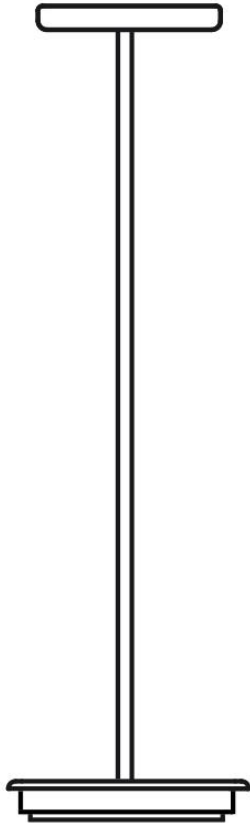

Lumi F07-F66

**F66L73SA02**

A.Saggia & V.Sommella / D&G Studio

Fixture type

Project name

## Dimensions

## Material

Metal

## Light source and Technical

**Lamp type:** LED

**Wattage:** 17W

**Color temperature:** 3500K

**CRI:** 90+

**Lumens:** 2365 initial lm