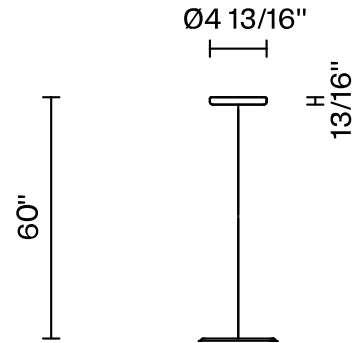

Lumi F07-F66

F66L73SA02

A.Saggia & V.Sommella / D&G Studio

Fixture type

Project name

Dimensions

Material

Metal

Description

Rigid stem suspension module for use with large Lumi glass diffuser. Metal fitter, field-cutttable stem, and canopy with painted black finish. Includes wipe-down cover, junction box cover plate, and offset mounting hardware. 3500K

Wattage: 17W

Color temperature: 3500K

CRI: 90+

Lumens: 2365 initial lm