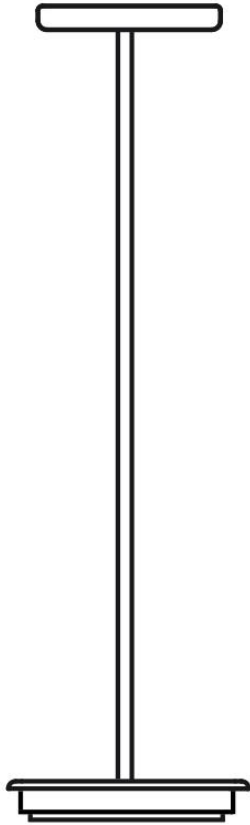

Lumi F07-F66

F66L73SA02

A.Saggia & V.Sommella / D&G Studio

Fixture type

Project name

Dimensions

Material

Metal

Description

Rigid stem suspension module for use with large Lumi glass diffuser. Metal fitter, field-cutttable stem, and canopy with painted black finish. Includes wipe-down cover, junction box cover plate, and offset mounting hardware. 3500K

Wattage: 17W

Color temperature: 3500K

CRI: 90+

Lumens: 2365 initial lm