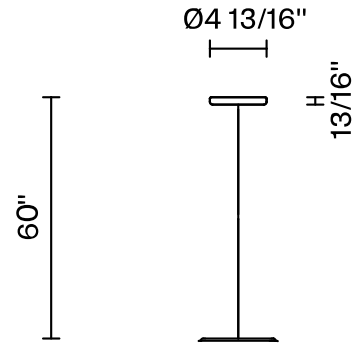

## Dimensions

## Light source and Technical

**Lamp type:** LED

**Wattage:** 17W

**Color temperature:** 3500K

**CRI:** 90+

**Lumens:** 2365 initial lm