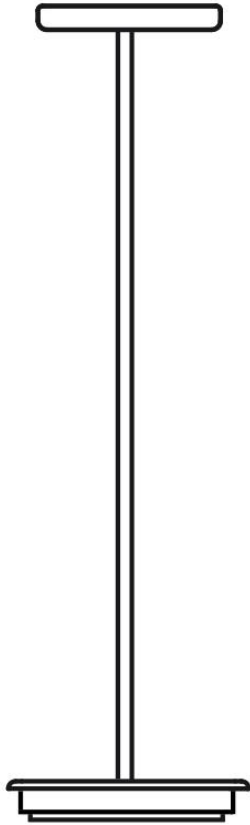

Lumi F07-F66

F66L74SA12

A.Saggia & V.Sommella / D&G Studio

Fixture type

Project name

Dimensions

Material

Metal

Description

Rigid stem suspension module for use with large Lumi glass diffuser. Metal fitter, field-cuttable stem, and canopy with painted gold finish. Includes wipe-down cover, junction box cover plate, and offset mounting hardware. 4000K

Wattage: 17W

Color temperature: 4000K

CRI: 90+

Lumens: 2365 initial lm