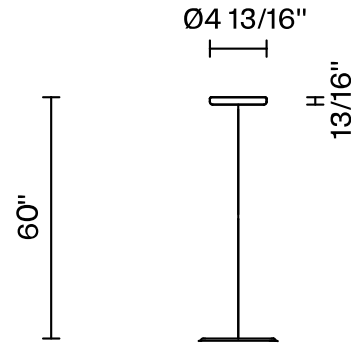

Lumi F07-F66

F66L74SA12

A.Saggia & V.Sommella / D&G Studio

Fixture type

Project name

Dimensions

Material

Metal

Description

Rigid stem suspension module for use with large Lumi glass diffuser. Metal fitter, field-cuttable stem, and canopy with painted gold finish. Includes wipe-down cover, junction box cover plate, and offset mounting hardware. 4000K

Wattage: 17W

Color temperature: 4000K

CRI: 90+

Lumens: 2365 initial lm