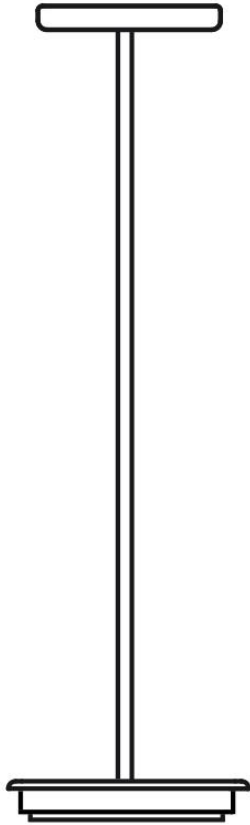

Lumi HP LED F66

F66L73SA12

A.Saggia & V.Sommella / D&G Studio

Fixture type

Project name

Dimensions

Material

Metal

Description

Rigid stem suspension module for use with large Lumi glass diffuser. Metal fitter, field-cuttable stem, and canopy with painted gold finish. Includes wipe-down cover, junction box cover plate, and offset mounting hardware. 3500K

Wattage: 17W

Color temperature: 3500K

CRI: 90+

Lumens: 2365 initial lm