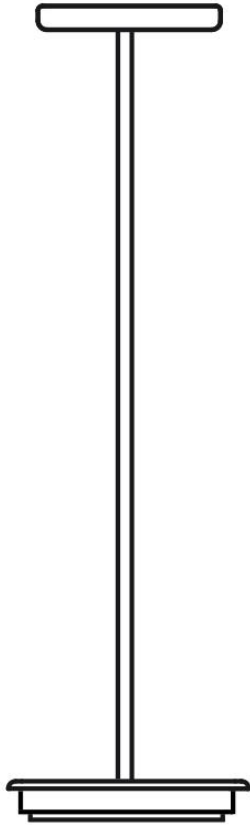

Lumi F07-F66

F66L73SA12

A.Saggia & V.Sommella / D&G Studio

Fixture type

Project name

Dimensions

Material

Metal

Description

Rigid stem suspension module for use with large Lumi glass diffuser. Metal fitter, field-cuttable stem, and canopy with painted gold finish. Includes wipe-down cover, junction box cover plate, and offset mounting hardware. 3500K

Wattage: 17W

Color temperature: 3500K

CRI: 90+

Lumens: 2365 initial lm