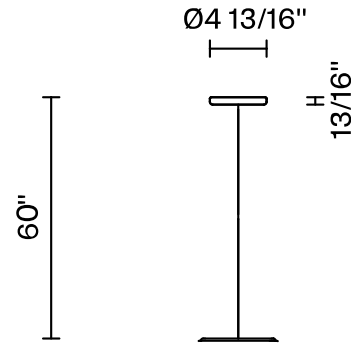

Lumi HP LED F66

F66L73SA12

A.Saggia & V.Sommella / D&G Studio

Fixture type

Project name

Dimensions

Material

Metal

Description

Rigid stem suspension module for use with large Lumi glass diffuser. Metal fitter, field-cuttable stem, and canopy with painted gold finish. Includes wipe-down cover, junction box cover plate, and offset mounting hardware. 3500K

Wattage: 17W

Color temperature: 3500K

CRI: 90+

Lumens: 2365 initial lm