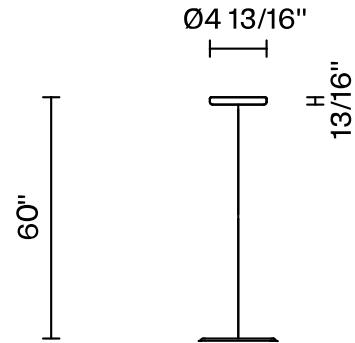

Lumi F07-F66

F66L73SA12

A.Saggia & V.Sommella / D&G Studio

Fixture type

Project name

Dimensions

Material

Metal

Description

Rigid stem suspension module for use with large Lumi glass diffuser. Metal fitter, field-cuttable stem, and canopy with painted gold finish. Includes wipe-down cover, junction box cover plate, and offset mounting hardware. 3500K

Wattage: 17W

Color temperature: 3500K

CRI: 90+

Lumens: 2365 initial lm