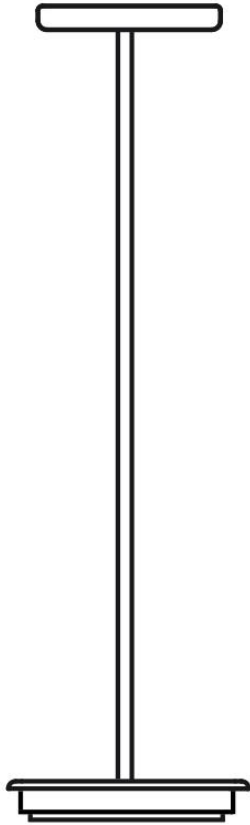

Lumi F07-F66

F66L72SA12

A.Saggia & V.Sommella / D&G Studio

Fixture type

Project name

Dimensions

Material

Metal

Description

Rigid stem suspension module for use with large Lumi glass diffuser. Metal fitter, field-cuttable stem, and canopy with painted gold finish. Includes wipe-down cover, junction box cover plate, and offset mounting hardware. 3000K