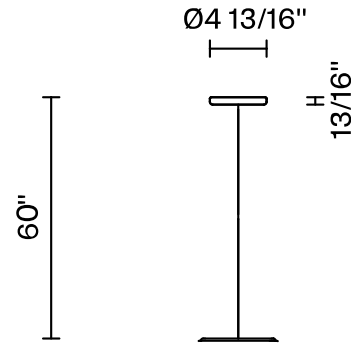

Lumi F07-F66

F66L72SA12

A.Saggia & V.Sommella / D&G Studio

Fixture type

Project name

Dimensions

Material

Metal

Description

Rigid stem suspension module for use with large Lumi glass diffuser. Metal fitter, field-cuttable stem, and canopy with painted gold finish. Includes wipe-down cover, junction box cover plate, and offset mounting hardware. 3000K

Wattage: 17W

Color temperature: 3000K

CRI: 90+

Lumens: 2365 initial lm