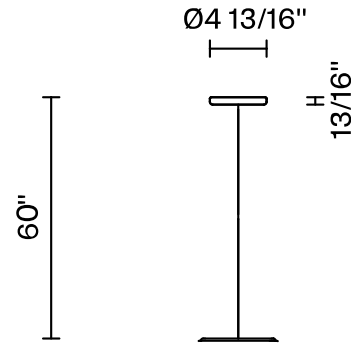

## Dimensions

## Light source and Technical

**Lamp type:** LED

**Wattage:** 17W

**Color temperature:** 3000K

**CRI:** 90+

**Lumens:** 2365 initial lm