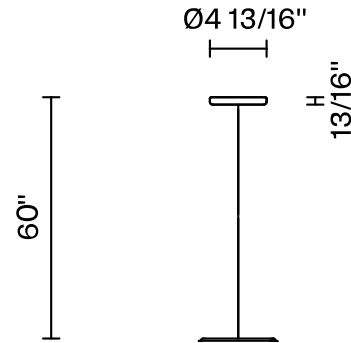

Dimensions

Material

Metal

Color

Gold

Other colors available

Check online www.fabbian.us

Included accessories

LED, stem, canopy

Not included accessories

Glass diffuser

Features

Field-cutttable rigid stem

Description

Rigid stem suspension module for use with large Lumi glass diffuser. Metal fitter, field-cutttable stem, and canopy with painted gold finish. Includes wipe-down cover, junction box cover plate, and offset mounting hardware. 2700K

Voltage

Based on selected driver

Dimmable

Based on selected driver

Specs

DRY

Light source and Technical

Lamp type: LED

Wattage: 17W

Color temperature: 2700K

CRI: 90+

Lumens: 2365 initial lm