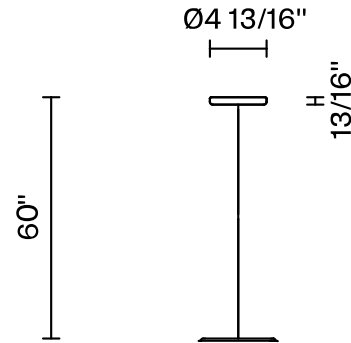

Lumi F07-F66

F66L71SA41

A.Saggia & V.Sommella / D&G Studio

Fixture type

Project name

Dimensions

Material

Metal

Description

Rigid stem suspension module for use with large Lumi glass diffuser. Metal fitter, field-cutable stem, and canopy with painted copper finish. Includes wipe-down cover, junction box cover plate, and offset mounting hardware. 2700K

Wattage: 17W

Color temperature: 2700K

CRI: 90+

Lumens: 2365 initial lm