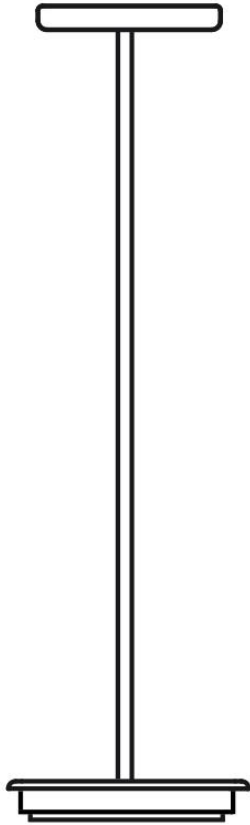

Lumi F07-F66

F66L71SA41

A.Saggia & V.Sommella / D&G Studio

Fixture type

Project name

Dimensions

Material

Metal

Color

 Copper

Other colors available

Check online www.fabbian.us

Included accessories

LED, stem, canopy

Not included accessories

Glass diffuser

Description

Rigid stem suspension module for use with large Lumi glass diffuser. Metal fitter, field-cutable stem, and canopy with painted copper finish. Includes wipe-down cover, junction box cover plate, and offset mounting hardware. 2700K

Wattage: 17W

Color temperature: 2700K

CRI: 90+

Lumens: 2365 initial lm