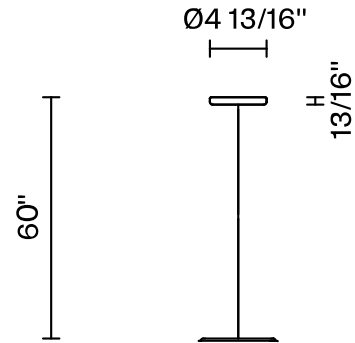

Lumi F07-F66

F66L71SA41

A.Saggia & V.Sommella / D&G Studio

Fixture type

Project name

Dimensions

Material

Metal

Description

Rigid stem suspension module for use with large Lumi glass diffuser. Metal fitter, field-cutttable stem, and canopy with painted copper finish. Includes wipe-down cover, junction box cover plate, and offset mounting hardware. 2700K

Wattage: 17W

Color temperature: 2700K

CRI: 90+

Lumens: 2365 initial lm