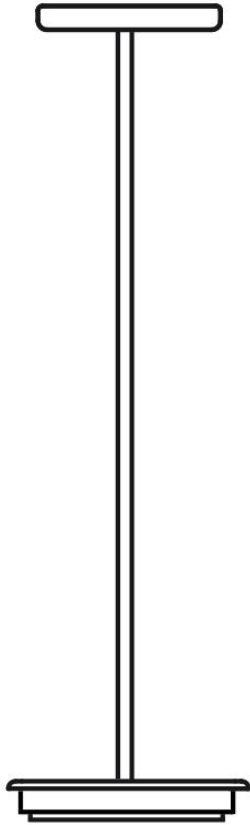

Lumi F07-F66

F66L71SA41

A.Saggia & V.Sommella / D&G Studio

Fixture type

Project name

Dimensions

Material

Metal

Color

 Copper

Other colors available

Check online www.fabbian.us

Included accessories

LED, stem, canopy

Not included accessories

Glass diffuser

Description

Rigid stem suspension module for use with large Lumi glass diffuser. Metal fitter, field-cutttable stem, and canopy with painted copper finish. Includes wipe-down cover, junction box cover plate, and offset mounting hardware. 2700K

Wattage: 17W

Color temperature: 2700K

CRI: 90+

Lumens: 2365 initial lm