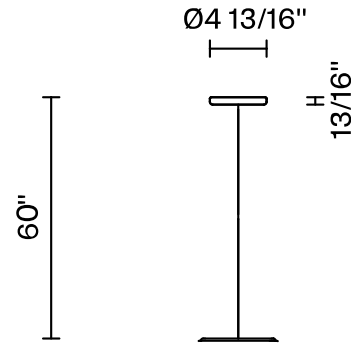

## Dimensions

## Light source and Technical

**Lamp type:** LED

**Wattage:** 17W

**Color temperature:** 3500K

**CRI:** 90+

**Lumens:** 2365 initial lm