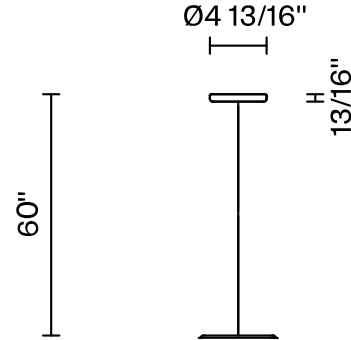

## Dimensions

## Light source and Technical

**Lamp type:** LED

**Wattage:** 17W

**Color temperature:** 3500K

**CRI:** 90+

**Lumens:** 2365 initial lm