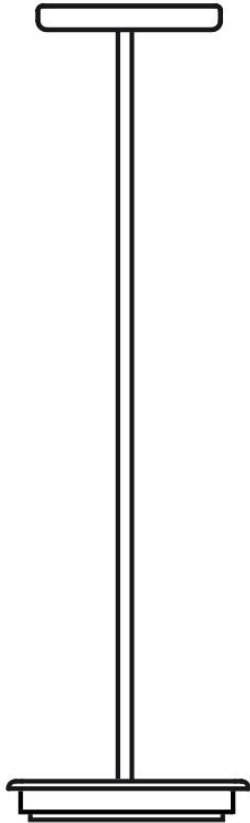

## Dimensions

## Material

Metal

## Color

 Copper

## Light source and Technical

**Lamp type:** LED

**Wattage:** 17W

**Color temperature:** 3500K

**CRI:** 90+

**Lumens:** 2365 initial lm