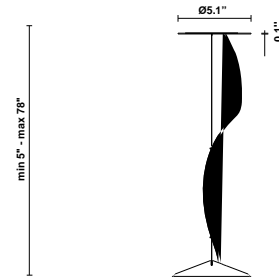

Cloudy F21

F66L11SA02

A.Saggia & V.Sommella / D&G Studio

Fixture type

Project name

Dimensions

Material

Metal

Wattage: 17W

Color temperature: 2700K

CRI: 90+

Lumens: 2365 initial lm