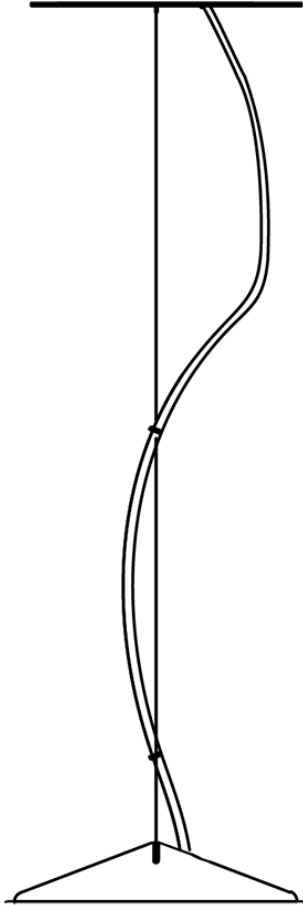

Cloudy F21

F66L11SA02

A.Saggia & V.Sommella / D&G Studio

Fixture type

Project name

Dimensions

Material

Metal