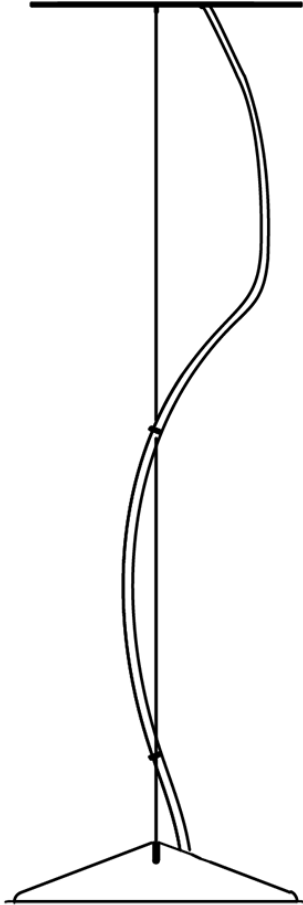

Lumi F07-F66

F66L11SA12

A.Saggia & V.Sommella / D&G Studio

Fixture type

Project name

Dimensions

Material

Metal

Description

Suspension module for use with large Lumi glass diffuser. Metal structure with painted gold finish. Includes wipe down cover, junction box cover plate, and offset mounting hardware. 2700K

Voltage