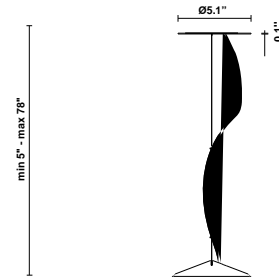

Lumi F07-F66

F66L11SA12

A.Saggia & V.Sommella / D&G Studio

Fixture type

Project name

Dimensions

Material

Metal

Description

Suspension module for use with large Lumi glass diffuser. Metal structure with painted gold finish. Includes wipe down cover, junction box cover plate, and offset mounting hardware. 2700K

Voltage