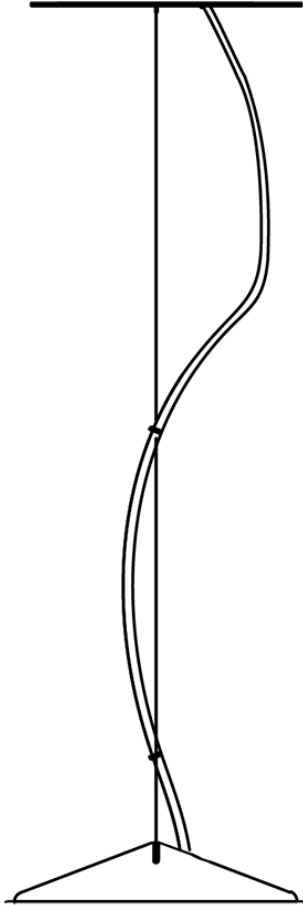

Lumi HP LED F66

F66L11SA41

A.Saggia & V.Sommella / D&G Studio

Fixture type

Project name

Dimensions

Material

Metal

Description

Suspension module for use with small Lumi glass diffuser. Metal structure with painted copper finish. Includes wipe down cover, junction box cover plate, and offset mounting hardware. 2700K