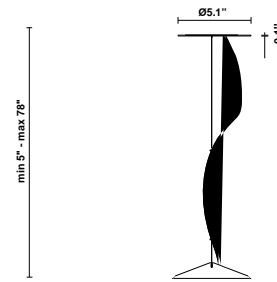

Lumi F07-F66

F66L11SA41

A.Saggia & V.Sommella / D&G Studio

Fixture type

Project name

Dimensions

Material

Metal

Description

Suspension module for use with large Lumi glass diffuser. Metal structure with painted copper finish. Includes wipe down cover, junction box cover plate, and offset mounting hardware. 2700K

Wattage: 17W

Color temperature: 2700K

CRI: 90+

Lumens: 2365 initial lm