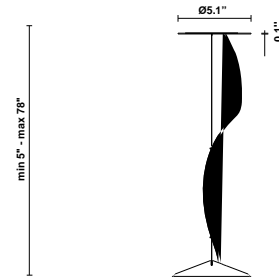

Lumi HP LED F66

F66L11SA41

A.Saggia & V.Sommella / D&G Studio

Fixture type

Project name

Dimensions

Material

Metal

Description

Suspension module for use with small Lumi glass diffuser. Metal structure with painted copper finish. Includes wipe down cover, junction box cover plate, and offset mounting hardware. 2700K

Wattage: 17W

Color temperature: 2700K

CRI: 90+

Lumens: 2365 initial lm