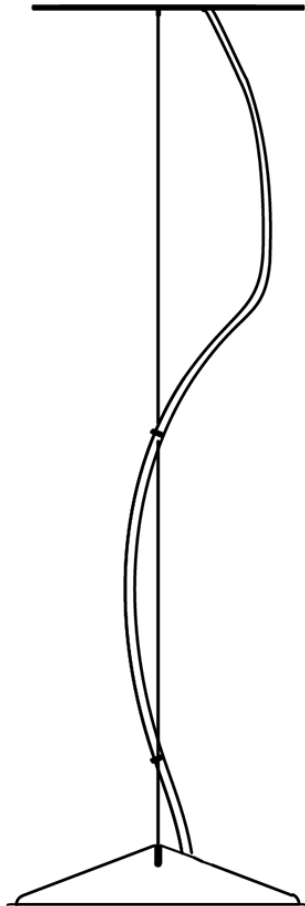

Lumi F07-F66

F66L11SA41

A.Saggia & V.Sommella / D&G Studio

Fixture type

Project name

Dimensions

Material

Metal

Description

Suspension module for use with large Lumi glass diffuser. Metal structure with painted copper finish. Includes wipe down cover, junction box cover plate, and offset mounting hardware. 2700K