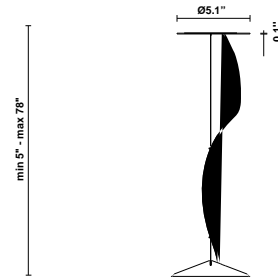

Lumi F07-F66

F66L12SA02

A.Saggia & V.Sommella / D&G Studio

Fixture type

Project name

Dimensions

Material

Metal

Description

Suspension module for use with large Lumi glass diffuser. Metal structure with painted black finish. Includes wipe down cover, junction box cover plate, and offset mounting hardware. 3000K

Voltage