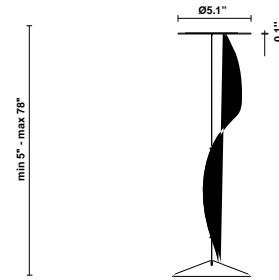

Lumi F07-F66

F66L12SA02

A.Saggia & V.Sommella / D&G Studio

Fixture type

Project name

Dimensions

Material

Metal

Description

Suspension module for use with large Lumi glass diffuser. Metal structure with painted black finish. Includes wipe down cover, junction box cover plate, and offset mounting hardware. 3000K

Voltage