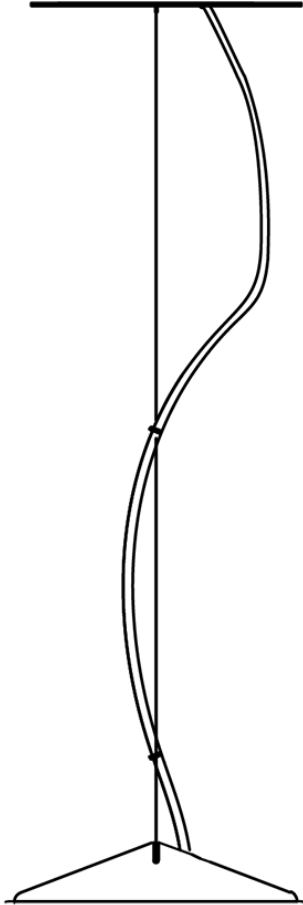

Lumi F07-F66

F66L12SA02

A.Saggia & V.Sommella / D&G Studio

Fixture type

Project name

Dimensions

Material

Metal

Description

Suspension module for use with large Lumi glass diffuser. Metal structure with painted black finish. Includes wipe down cover, junction box cover plate, and offset mounting hardware. 3000K

Voltage