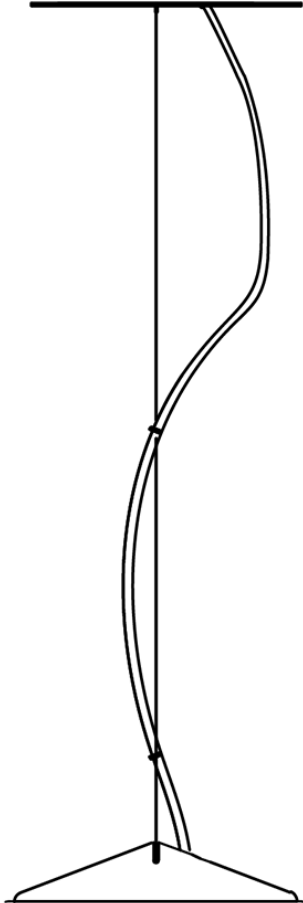

Cloudy F21

F66L12SA12

A.Saggia & V.Sommella / D&G Studio

Fixture type

Project name

Dimensions

Material

Metal