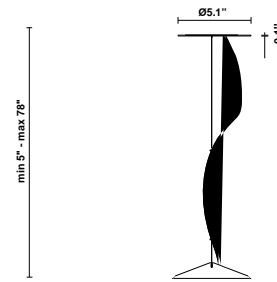

Cloudy F21

F66L12SA12

A.Saggia & V.Sommella / D&G Studio

Fixture type

Project name

Dimensions

Material

Metal

Description

Suspension module for use with large Cloudy glass diffuser. Metal structure with painted gold finish. Includes wipe down cover, junction box cover plate, and offset mounting hardware. 3000K

Wattage: 17W

Color temperature: 3000K

CRI: 90+

Lumens: 2365 initial lm