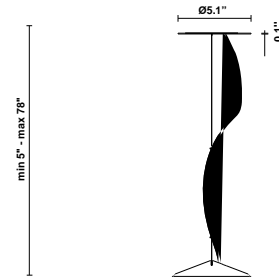

Lumi HP LED F66

F66L12SA41

A.Saggia & V.Sommella / D&G Studio

Fixture type

Project name

Dimensions

Material

Metal

Description

Suspension module for use with small Lumi glass diffuser. Metal structure with painted copper finish. Includes wipe down cover, junction box cover plate, and offset mounting hardware. 3000K

Wattage: 17W

Color temperature: 3000K

CRI: 90+

Lumens: 2365 initial lm