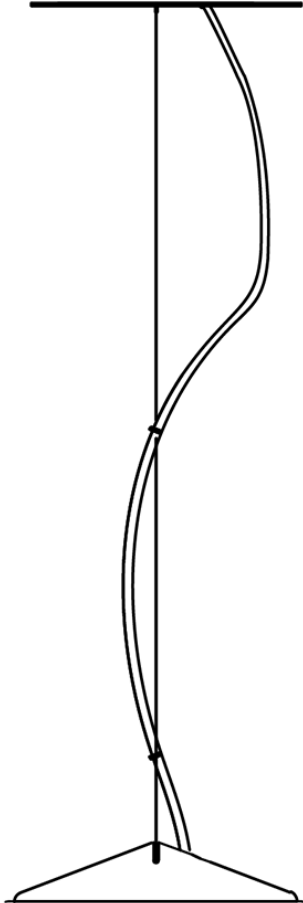

Lumi HP LED F66

F66L12SA41

A.Saggia & V.Sommella / D&G Studio

Fixture type

Project name

Dimensions

Material

Metal

Description

Suspension module for use with small Lumi glass diffuser. Metal structure with painted copper finish. Includes wipe down cover, junction box cover plate, and offset mounting hardware. 3000K