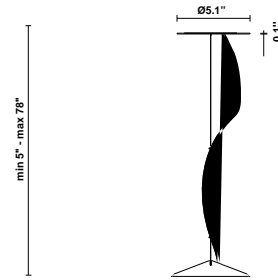

Lumi F07-F66

F66L13SA02

A.Saggia & V.Sommella / D&G Studio

Fixture type

Project name

Dimensions

Material

Metal

Description

Suspension module for use with large Lumi glass diffuser. Metal structure with painted black finish. Includes wipe down cover, junction box cover plate, and offset mounting hardware. 3500K

Voltage