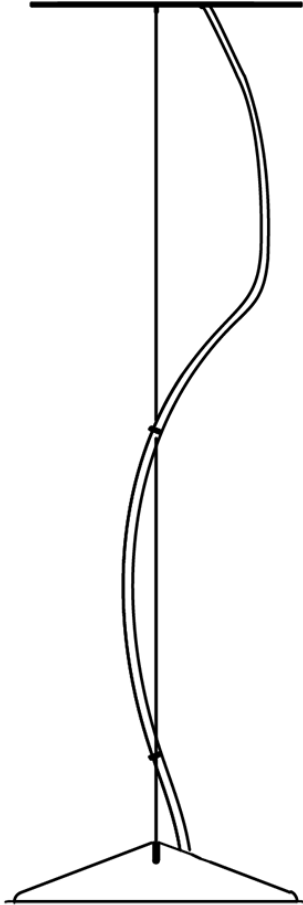

Lumi F07-F66

F66L13SA02

A.Saggia & V.Sommella / D&G Studio

Fixture type

Project name

Dimensions

Material

Metal

Description

Suspension module for use with large Lumi glass diffuser. Metal structure with painted black finish. Includes wipe down cover, junction box cover plate, and offset mounting hardware. 3500K

Voltage