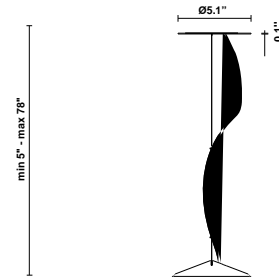

Dimensions

Material

Metal

Color

Black

Other colors available

Check online www.fabbian.us

Included accessories

LED, junction box cover plate, and offset mounting hardware

Not included accessories

Glass diffuser, driver

Description

Suspension module for use with small Lumi glass diffuser. Metal structure with painted black finish. Includes wipe down cover, junction box cover plate, and offset mounting hardware. 3500K

Voltage

Based on selected driver

Dimmable

Based on selected driver

Specs

DRY

Light source and Technical

Lamp type: LED

Wattage: 17W

Color temperature: 3500K

CRI: 90+

Lumens: 2365 initial lm