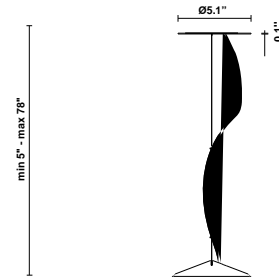

Lumi F07-F66

F66L13SA02

A.Saggia & V.Sommella / D&G Studio

Fixture type

Project name

Dimensions

Material

Metal

Description

Suspension module for use with large Lumi glass diffuser. Metal structure with painted black finish. Includes wipe down cover, junction box cover plate, and offset mounting hardware. 3500K

Voltage