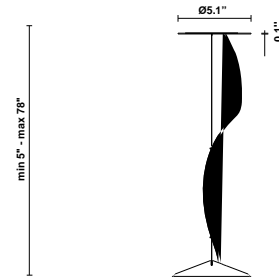

Lumi F07-F66

F66L13SA12

A.Saggia & V.Sommella / D&G Studio

Fixture type

Project name

Dimensions

Material

Metal

Description

Suspension module for use with large Lumi glass diffuser. Metal structure with painted gold finish. Includes wipe down cover, junction box cover plate, and offset mounting hardware. 3500K

Voltage