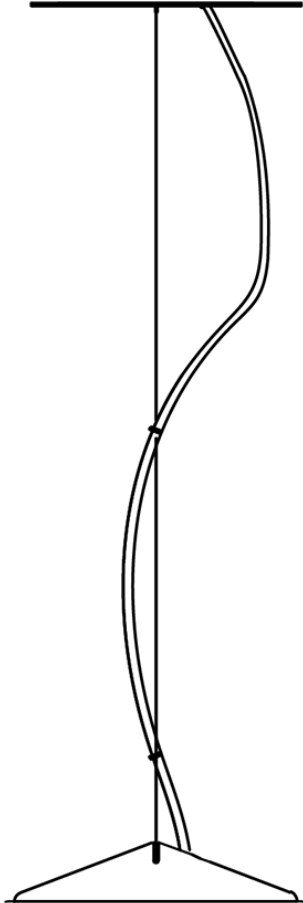

Lumi F07-F66

F66L13SA12

A.Saggia & V.Sommella / D&G Studio

Fixture type

Project name

Dimensions

Material

Metal

Description

Suspension module for use with large Lumi glass diffuser. Metal structure with painted gold finish. Includes wipe down cover, junction box cover plate, and offset mounting hardware. 3500K

Voltage