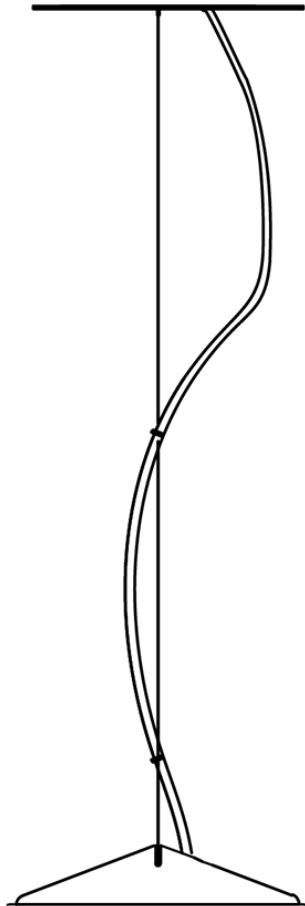

Cloudy F21

F66L14SA02

A.Saggia & V.Sommella / D&G Studio

Fixture type

Project name

Dimensions

Material

Metal