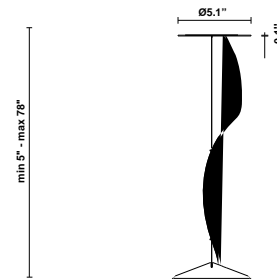

Cloudy F21

F66L14SA02

A.Saggia & V.Sommella / D&G Studio

Fixture type

Project name

Dimensions

Material

Metal

Description

Suspension module for use with large Cloudy glass diffuser. Metal structure with painted black finish. Includes wipe down cover, junction box cover plate, and offset mounting hardware. 4000K

Wattage: 17W

Color temperature: 4000K

CRI: 90+

Lumens: 2365 initial lm