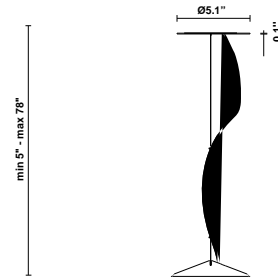

Cloudy F21

F66L14SA02

A.Saggia & V.Sommella / D&G Studio

Fixture type

Project name

Dimensions

Material

Metal

Description

Suspension module for use with large Cloudy glass diffuser. Metal structure with painted black finish. Includes wipe down cover, junction box cover plate, and offset mounting hardware. 4000K

Wattage: 17W

Color temperature: 4000K

CRI: 90+

Lumens: 2365 initial lm