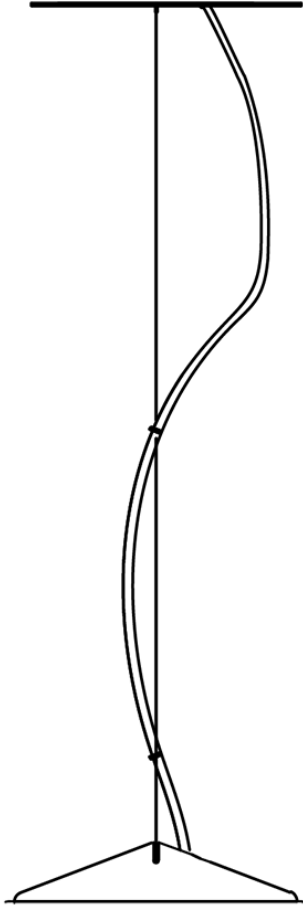

Cloudy F21

F66L14SA02

A.Saggia & V.Sommella / D&G Studio

Fixture type

Project name

Dimensions

Material

Metal