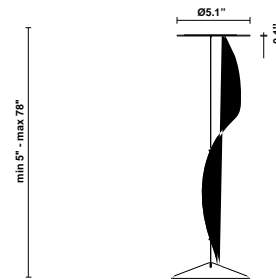

Cloudy F21

F66L14SA02

A.Saggia & V.Sommella / D&G Studio

Fixture type

Project name

Dimensions

Material

Metal

Description

Suspension module for use with large Cloudy glass diffuser. Metal structure with painted black finish. Includes wipe down cover, junction box cover plate, and offset mounting hardware. 4000K

Wattage: 17W

Color temperature: 4000K

CRI: 90+

Lumens: 2365 initial lm