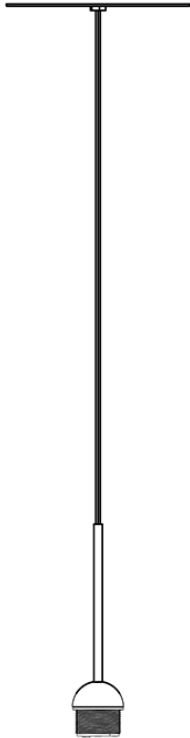

Lumi F07-F66

F66L01SA02

A.Saggia & V.Sommella / D&G Studio

Fixture type

Project name

Dimensions

Description

Suspension module for use with small Lumi glass diffuser. Metal structure with painted black finish. Includes wipe down cover, junction box cover plate, and ceiling mounted spool for offset mounting. 2700K

Voltage

Based on selected driver

Dimmable

Based on selected driver

Specs

DRY

Light source and Technical

Lamp type: LED

Wattage: 7W

Color temperature: 2700K

CRI: 90+

Lumens: 900 initial lm

Material

Metal

Color

 Black