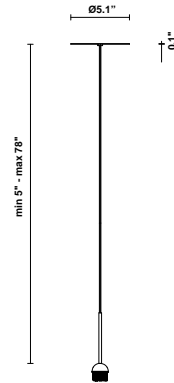

Lumi F07-F66

F66L01SA02

A.Saggia & V.Sommella / D&G Studio

Fixture type

Project name

Dimensions

Description

Suspension module for use with small Lumi glass diffuser. Metal structure with painted black finish. Includes wipe down cover, junction box cover plate, and ceiling mounted spool for offset mounting. 2700K

Wattage: 7W

Color temperature: 2700K

CRI: 90+

Lumens: 900 initial lm

Material

Metal

Color

 Black