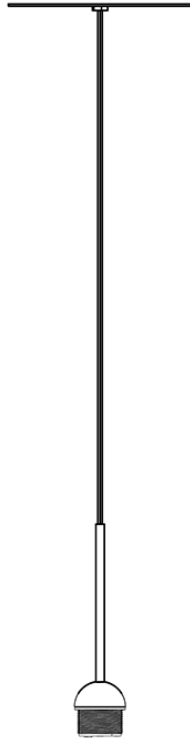

Lumi F07-F66

**F66L01SA02**

A.Saggia & V.Sommella / D&G Studio

Fixture type

Project name

## Dimensions

## Description

Suspension module for use with small Lumi glass diffuser. Metal structure with painted black finish. Includes wipe down cover, junction box cover plate, and ceiling mounted spool for offset mounting. 2700K

## Light source and Technical

**Lamp type:** LED

**Wattage:** 7W

**Color temperature:** 2700K

**CRI:** 90+

**Lumens:** 900 initial lm