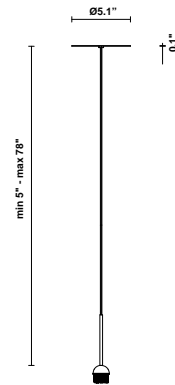

Lumi F07-F66

F66L01SA12

A.Saggia & V.Sommella / D&G Studio

Fixture type

Project name

Dimensions

Description

Suspension module for use with small Lumi glass diffuser. Metal structure with painted gold finish. Includes wipe down cover, junction box cover plate, and ceiling mounted spool for offset mounting. 2700K

Wattage: 7W

Color temperature: 2700K

CRI: 90+

Lumens: 900 initial lm

Material

Metal

Color

 Gold