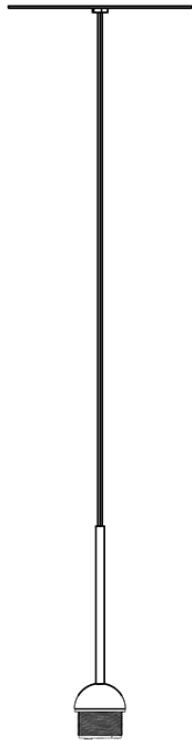

Lumi F07-F66

F66L01SA12

A.Saggia & V.Sommella / D&G Studio

Fixture type

Project name

Dimensions

Description

Suspension module for use with small Lumi glass diffuser. Metal structure with painted gold finish. Includes wipe down cover, junction box cover plate, and ceiling mounted spool for offset mounting. 2700K

Voltage

Based on selected driver

Dimmable

Based on selected driver

Specs

DRY

Light source and Technical

Lamp type: LED

Wattage: 7W

Color temperature: 2700K

CRI: 90+

Lumens: 900 initial lm

Material

Metal

Color

 Gold