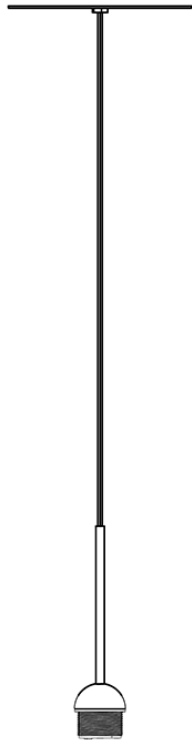

Lumi F07-F66

**F66L01SA12**

A.Saggia & V.Sommella / D&G Studio

Fixture type

Project name

## Dimensions

## Description

Suspension module for use with small Lumi glass diffuser. Metal structure with painted gold finish. Includes wipe down cover, junction box cover plate, and ceiling mounted spool for offset mounting. 2700K

## Light source and Technical

**Lamp type:** LED

**Wattage:** 7W

**Color temperature:** 2700K

**CRI:** 90+

**Lumens:** 900 initial lm