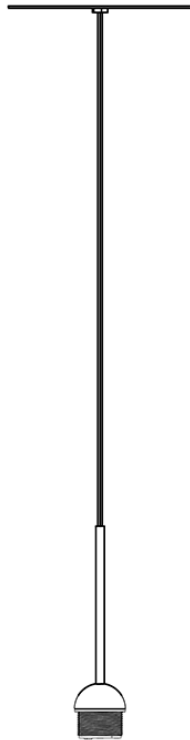

Lumi F07-F66

F66L01SA12

A.Saggia & V.Sommella / D&G Studio

Fixture type

Project name

Dimensions

Description

Suspension module for use with small Lumi glass diffuser. Metal structure with painted gold finish. Includes wipe down cover, junction box cover plate, and ceiling mounted spool for offset mounting. 2700K

Voltage

Based on selected driver

Dimmable

Based on selected driver

Specs

DRY

Light source and Technical

Lamp type: LED

Wattage: 7W

Color temperature: 2700K

CRI: 90+

Lumens: 900 initial lm

Material

Metal

Color

 Gold