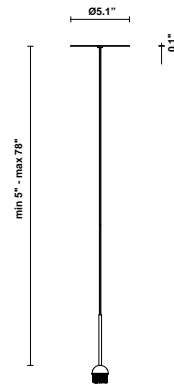

Lumi F07-F66

F66L01SA12

A.Saggia & V.Sommella / D&G Studio

Fixture type

Project name

Dimensions

Description

Suspension module for use with small Lumi glass diffuser. Metal structure with painted gold finish. Includes wipe down cover, junction box cover plate, and ceiling mounted spool for offset mounting. 2700K

Wattage: 7W

Color temperature: 2700K

CRI: 90+

Lumens: 900 initial lm

Material

Metal

Color

 Gold