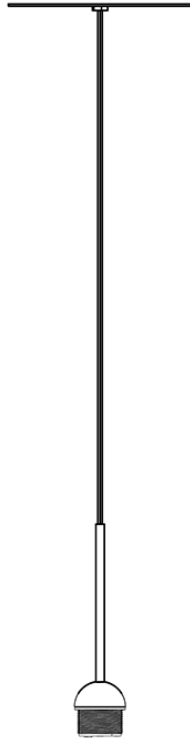

Cloudy F21

**F66L02SA12**

A.Saggia & V.Sommella / D&G Studio

Fixture type

Project name

## Dimensions

## Description

Suspension module for use with small Cloudy glass diffuser. Metal structure with painted gold finish. Includes wipe down cover, junction box cover plate, and ceiling mounted spool for offset mounting. 3000K

## Light source and Technical

**Lamp type:** LED

**Wattage:** 7W

**Color temperature:** 3000K

**CRI:** 90+

**Lumens:** 900 initial lm