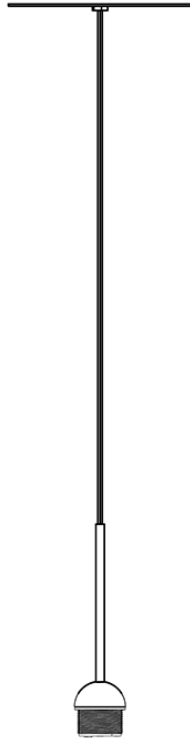

Cloudy F21

F66L02SA12

A.Saggia & V.Sommella / D&G Studio

Fixture type

Project name

Dimensions

Description

Suspension module for use with small Cloudy glass diffuser. Metal structure with painted gold finish. Includes wipe down cover, junction box cover plate, and ceiling mounted spool for offset mounting. 3000K

Voltage

Based on selected driver

Dimmable

Based on selected driver

Specs

DRY

Light source and Technical

Lamp type: LED

Wattage: 7W

Color temperature: 3000K

CRI: 90+

Lumens: 900 initial lm

Material

Metal

Color

 Gold