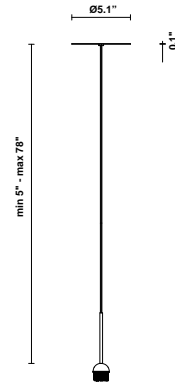

Cloudy F21

F66L02SA12

A.Saggia & V.Sommella / D&G Studio

Fixture type

Project name

Dimensions

Description

Suspension module for use with small Cloudy glass diffuser. Metal structure with painted gold finish. Includes wipe down cover, junction box cover plate, and ceiling mounted spool for offset mounting. 3000K

Wattage: 7W

Color temperature: 3000K

CRI: 90+

Lumens: 900 initial lm

Material

Metal

Color

 Gold