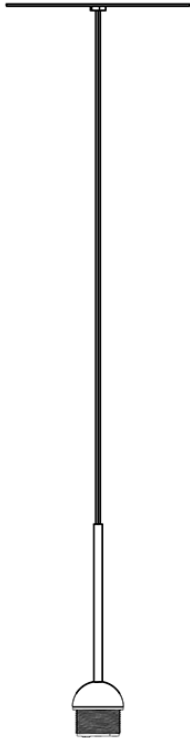

Lumi F07-F66

**F66L02SA41**

A.Saggia & V.Sommella / D&G Studio

Fixture type

Project name

## Dimensions

## Description

Suspension module for use with small Lumi glass diffuser. Metal structure with painted copper finish. Includes wipe down cover, junction box cover plate, and ceiling mounted spool for offset mounting. 3000K

## Light source and Technical

**Lamp type:** LED

**Wattage:** 7W

**Color temperature:** 3000K

**CRI:** 90+

**Lumens:** 900 initial lm