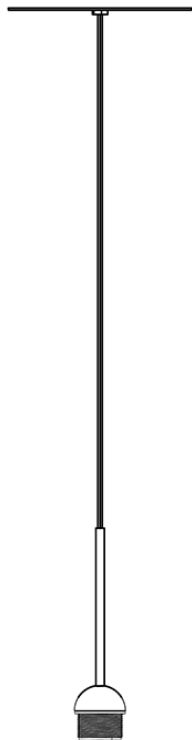

Lumi HP LED F66

**F66L03SA12**

A.Saggia & V.Sommella / D&G Studio

Fixture type

Project name

## Dimensions

## Description

Suspension module for use with small Lumi glass diffuser. Metal structure with painted gold finish. Includes wipe down cover, junction box cover plate, and ceiling mounted spool for offset mounting. 3500K

## Light source and Technical

Lamp type: LED

Wattage: 7W

Color temperature: 3500K

CRI: 90+

Lumens: 900 initial lm