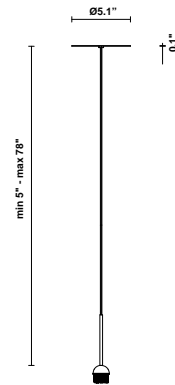

## Dimensions

## Description

Suspension module for use with small Lumi glass diffuser. Metal structure with painted gold finish. Includes wipe down cover, junction box cover plate, and ceiling mounted spool for offset mounting. 3500K

## Light source and Technical

**Lamp type:** LED

**Wattage:** 7W

**Color temperature:** 3500K

**CRI:** 90+

**Lumens:** 900 initial lm