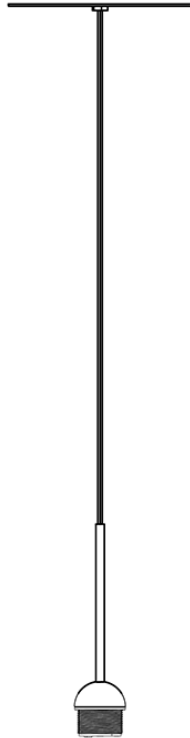

Lumi F07-F66

**F66L03SA41**

A.Saggia & V.Sommella / D&G Studio

Fixture type

Project name

## Dimensions

## Description

Suspension module for use with small Lumi glass diffuser. Metal structure with painted copper finish. Includes wipe down cover, junction box cover plate, and ceiling mounted spool for offset mounting. 3500K

## Light source and Technical

**Lamp type:** LED

**Wattage:** 7W

**Color temperature:** 3500K

**CRI:** 90+

**Lumens:** 900 initial lm