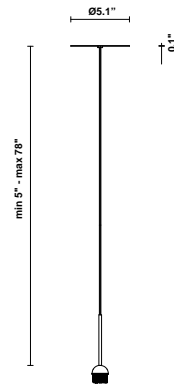

## Dimensions

## Description

Suspension module for use with small Lumi glass diffuser. Metal structure with painted copper finish. Includes wipe down cover, junction box cover plate, and ceiling mounted spool for offset mounting. 3500K

## Light source and Technical

**Lamp type:** LED

**Wattage:** 7W

**Color temperature:** 3500K

**CRI:** 90+

**Lumens:** 900 initial lm