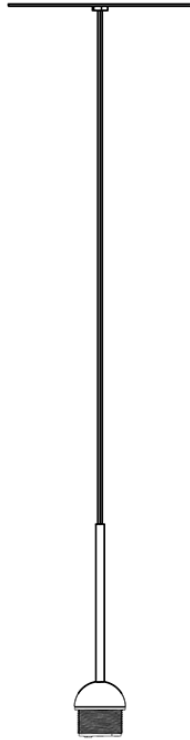

Cloudy F21

F66L04SA02

A.Saggia & V.Sommella / D&G Studio

Fixture type

Project name

Dimensions

Description

Suspension module for use with small Cloudy glass diffuser. Metal structure with painted black finish. Includes wipe down cover, junction box cover plate, and ceiling mounted spool for offset mounting. 4000K

Voltage

Based on selected driver

Dimmable

Based on selected driver

Specs

DRY

Light source and Technical

Lamp type: LED

Wattage: 7W

Color temperature: 4000K

CRI: 90+

Lumens: 900 initial lm

Material

Metal

Color

 Black