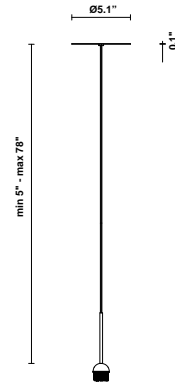

Cloudy F21

F66L04SA02

A.Saggia & V.Sommella / D&G Studio

Fixture type

Project name

Dimensions

Description

Suspension module for use with small Cloudy glass diffuser. Metal structure with painted black finish. Includes wipe down cover, junction box cover plate, and ceiling mounted spool for offset mounting. 4000K

Wattage: 7W

Color temperature: 4000K

CRI: 90+

Lumens: 900 initial lm

Material

Metal

Color

 Black