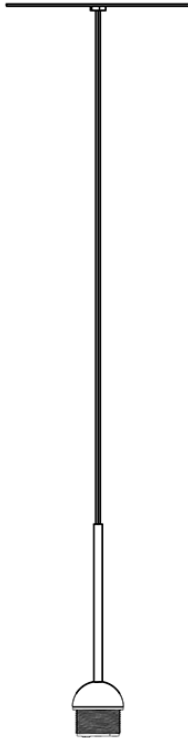

Lumi F07-F66

**F66L04SA12**

A.Saggia & V.Sommella / D&G Studio

Fixture type

Project name

## Dimensions

## Description

Suspension module for use with small Lumi glass diffuser. Metal structure with painted gold finish. Includes wipe down cover, junction box cover plate, and ceiling mounted spool for offset mounting. 4000K

## Light source and Technical

**Lamp type:** LED

**Wattage:** 7W

**Color temperature:** 4000K

**CRI:** 90+

**Lumens:** 900 initial lm