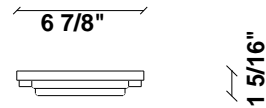

Lumi HP LED F66

F66G11SA01

A.Saggia & V.Sommella / D&G Studio

Fixture type

Project name

Dimensions

Material

Metal