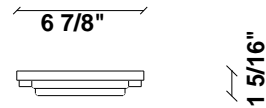

Lumi F07

F66G11SA01

A.Saggia & V.Sommella / D&G Studio

Fixture type

Project name

Dimensions

Material

Metal