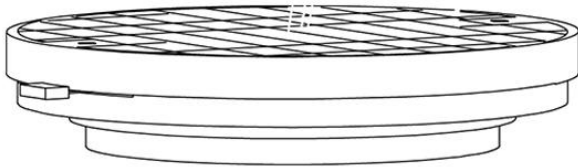

Lumi F07-F66

F66G11SA01

A.Saggia & V.Sommella / D&G Studio

Fixture type

Project name

Dimensions

Material

Metal

Description

Wall or ceiling module for use with large Lumi glass diffuser. Metal structure with painted white finish. 2700K

Voltage

Based on selected driver

Dimmable

Based on selected driver

Specs

DRY