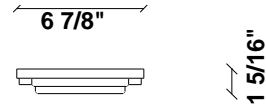

Lumi F07-F66

F66G11SA01

A.Saggia & V.Sommella / D&G Studio

Fixture type

Project name

Dimensions

Material

Metal