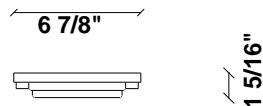

Lumi F07-F66

F66G11SA12

A.Saggia & V.Sommella / D&G Studio

Fixture type

Project name

Dimensions

Material

Metal