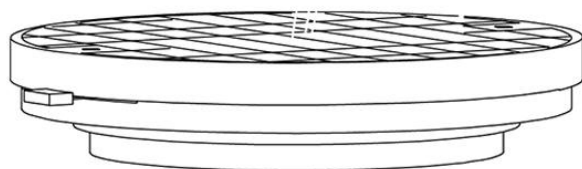

Lumi F07-F66

F66G11SA12

A.Saggia & V.Sommella / D&G Studio

Fixture type

Project name

Dimensions

Material

Metal

Description

Wall or ceiling module for use with large Lumi glass diffuser. Metal structure with painted gold finish. 2700K

Voltage

Based on selected driver

Dimmable

Based on selected driver

Specs

DRY