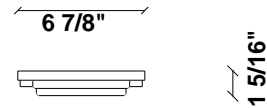

Lumi F07

F66G12SA01

A.Saggia & V.Sommella / D&G Studio

Fixture type

Project name

Dimensions

Material

Metal