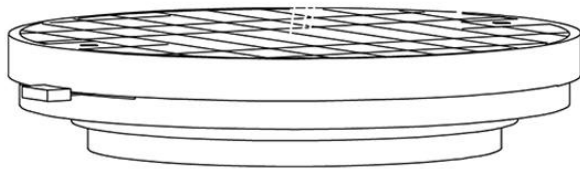

## Dimensions

## Description

Wall or ceiling module for use with large Lumi glass diffuser. Metal structure with painted white finish. 3000K