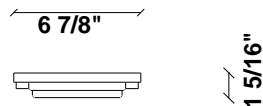

Lumi HP LED F66

F66G12SA01

A.Saggia & V.Sommella / D&G Studio

Fixture type

Project name

Dimensions

Material

Metal

Color

White

Other colors available

Check online www.fabbian.us

Included accessories

LED

Not included accessories

Glass diffuser, driver

Description

Wall or ceiling module for use with large Lumi glass diffuser. Metal structure with painted white finish. 3000K

Voltage

Based on selected driver

Dimmable

Based on selected driver

Specs

DRY

Light source and Technical

Lamp type: LED

Wattage: 20W

Color temperature: 3000K

CRI: 90+

Lumens: 2365 initial lm