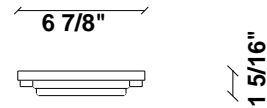

Lumi HP LED F66

F66G12SA02

A.Saggia & V.Sommella / D&G Studio

Fixture type

Project name

Dimensions

Material

Metal