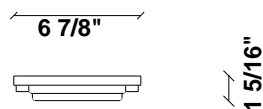

Lumi F07-F66

Fixture type

F66G13SA01

Project name

A.Saggia & V.Sommella / D&G Studio

Dimensions

Material

Metal