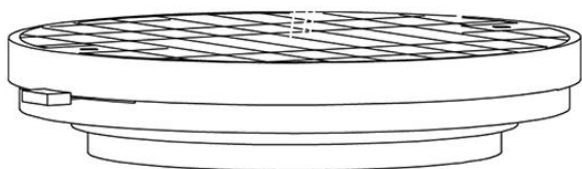

Lumi F07-F66

Fixture type

F66G13SA01

Project name

A.Saggia & V.Sommella / D&G Studio

Dimensions

Material

Metal

Description

Wall or ceiling module for use with large Lumi glass diffuser. Metal structure with painted white finish. 3500K

Voltage

Based on selected driver

Dimmable

Based on selected driver

Specs

DRY