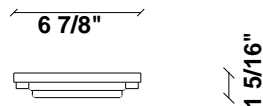

Lumi HP LED F66

F66G13SA01

A.Saggia & V.Sommella / D&G Studio

Fixture type

Project name

Dimensions

Material

Metal

Color

White

Other colors available

Check online www.fabbian.us

Included accessories

LED

Not included accessories

Glass diffuser, driver

Description

Wall or ceiling module for use with large Lumi glass diffuser. Metal structure with painted white finish. 3500K

Voltage

Based on selected driver

Dimmable

Based on selected driver

Specs

DRY

Light source and Technical

Lamp type: LED

Wattage: 20W

Color temperature: 3500K

CRI: 90+

Lumens: 2365 initial lm