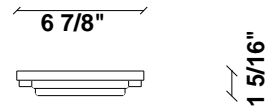

Lumi F07-F66

F66G13SA01

A.Saggia & V.Sommella / D&G Studio

Fixture type

Project name

Dimensions

Material

Metal