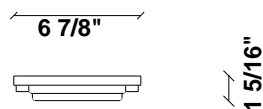

Lumi F07-F66

F66G13SA01

A.Saggia & V.Sommella / D&G Studio

Fixture type

Project name

Dimensions

Material

Metal