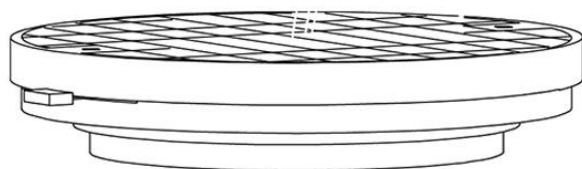

Lumi F07-F66

F66G13SA02

A.Saggia & V.Sommella / D&G Studio

Fixture type

Project name

Dimensions

Material

Metal

Wall or ceiling module for use with large Lumi glass diffuser. Metal structure with painted black finish. 3500K

Voltage

Based on selected driver

Dimmable

Based on selected driver

Specs

DRY

Light source and Technical

Lamp type: LED

Wattage: 20W

Color temperature: 3500K

CRI: 90+

Lumens: 2365 initial lm