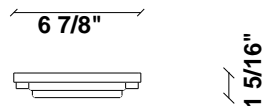

Lumi F07-F66

F66G13SA02

A.Saggia & V.Sommella / D&G Studio

Fixture type

Project name

Dimensions

Material

Metal

Lamp type: LED

Wattage: 20W

Color temperature: 3500K

CRI: 90+

Lumens: 2365 initial lm