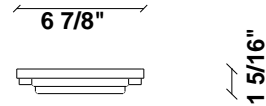

Lumi F07

F66G13SA12

A.Saggia & V.Sommella / D&G Studio

Fixture type

Project name

Dimensions

Material

Metal