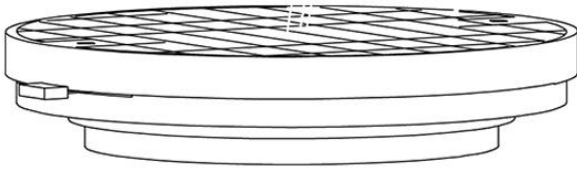

Lumi F07-F66

F66G13SA12

A.Saggia & V.Sommella / D&G Studio

Fixture type

Project name

Dimensions

Material

Metal

Description

Wall or ceiling module for use with large Lumi glass diffuser. Metal structure with painted gold finish. 3500K

Voltage

Based on selected driver

Dimmable

Based on selected driver

Specs

DRY

Light source and Technical

Lamp type: LED

Wattage: 20W

Color temperature: 3500K

CRI: 90+

Lumens: 2365 initial lm