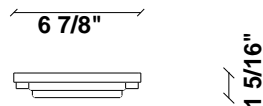

Lumi F07-F66

F66G13SA12

A.Saggia & V.Sommella / D&G Studio

Fixture type

Project name

Dimensions

Material

Metal