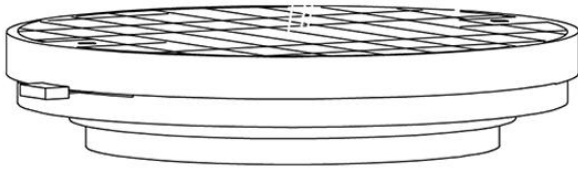

Lumi F07

F66G13SA12

A.Saggia & V.Sommella / D&G Studio

Fixture type

Project name

Dimensions

Material

Metal

Description

Wall or ceiling module for use with large Lumi glass diffuser. Metal structure with painted gold finish. 3500K

Voltage

Based on selected driver

Dimmable

Based on selected driver

Specs

DRY

Light source and Technical

Lamp type: LED

Wattage: 20W

Color temperature: 3500K

CRI: 90+

Lumens: 2365 initial lm