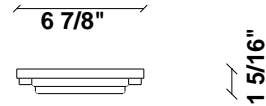

Lumi F07-F66

F66G13SA12

A.Saggia & V.Sommella / D&G Studio

Fixture type

Project name

Dimensions

Material

Metal