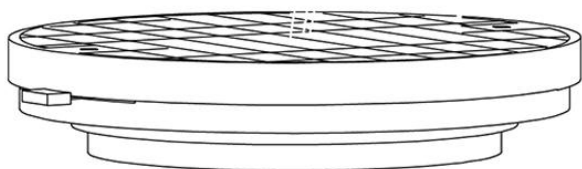

Lumi F07-F66

F66G13SA12

A.Saggia & V.Sommella / D&G Studio

Fixture type

Project name

Dimensions

Material

Metal

Description

Wall or ceiling module for use with large Lumi glass diffuser. Metal structure with painted gold finish. 3500K

Voltage

Based on selected driver

Dimmable

Based on selected driver

Specs

DRY