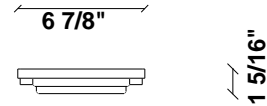

Lumi F07-F66

F66G13SA41

A.Saggia & V.Sommella / D&G Studio

Fixture type

Project name

Dimensions

Material

Metal

Light source and Technical

Lamp type: LED

Wattage: 20W

Color temperature: 3500K

CRI: 90+

Lumens: 2365 initial lm