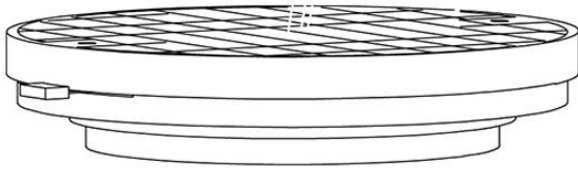

## Dimensions

## Description

Wall or ceiling module for use with large Lumi glass diffuser. Metal structure with painted copper finish. 3500K