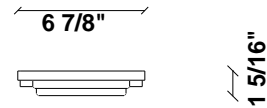

Lumi F07-F66

Fixture type

F66G14SA01

Project name

A.Saggia & V.Sommella / D&G Studio

Dimensions

Material

Metal