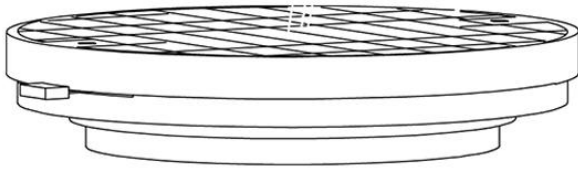

## Dimensions

## Description

Wall or ceiling module for use with large Lumi glass diffuser. Metal structure with painted white finish. 4000K