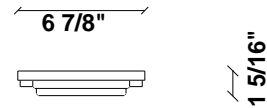

Lumi HP LED F66

F66G14SA01

A.Saggia & V.Sommella / D&G Studio

Fixture type

Project name

Dimensions

Material

Metal

Color

White

Other colors available

Check online www.fabbian.us

Included accessories

LED

Not included accessories

Glass diffuser, driver

Description

Wall or ceiling module for use with large Lumi glass diffuser. Metal structure with painted white finish. 4000K

Voltage

Based on selected driver

Dimmable

Based on selected driver

Specs

DRY

Light source and Technical

Lamp type: LED

Wattage: 20W

Color temperature: 4000K

CRI: 90+

Lumens: 2365 initial lm