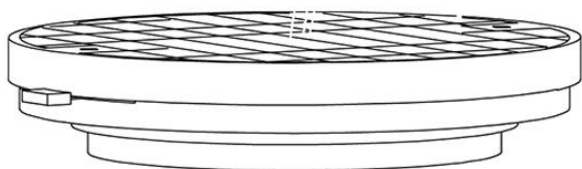

## Dimensions

## Description

Wall or ceiling module for use with large Lumi glass diffuser. Metal structure with painted white finish. 4000K