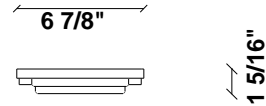

Material

Metal

Color

Black

Other colors available

Check online www.fabbian.us

Included accessories

LED

Not included accessories

Glass diffuser, driver

Description

Wall or ceiling module for use with large Lumi glass diffuser. Metal structure with painted black finish. 4000K

Voltage

Based on selected driver

Dimmable

Based on selected driver

Specs

DRY

Light source and Technical

Lamp type: LED

Wattage: 20W

Color temperature: 4000K

CRI: 90+

Lumens: 2365 initial lm