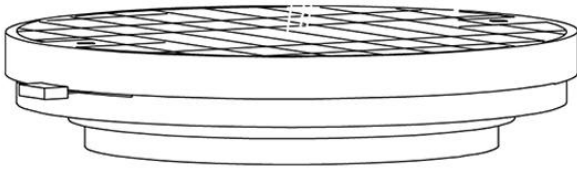

Lumi F07-F66

F66G14SA02

A.Saggia & V.Sommella / D&G Studio

Fixture type

Project name

Dimensions

Material

Metal

Description

Wall or ceiling module for use with large Lumi glass diffuser. Metal structure with painted black finish. 4000K

Voltage

Based on selected driver

Dimmable

Based on selected driver

Specs

DRY