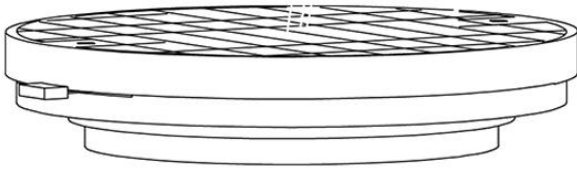

Lumi F07-F66

F66G14SA12

A.Saggia & V.Sommella / D&G Studio

Fixture type

Project name

Dimensions

Material

Metal

Description

Wall or ceiling module for use with large Lumi glass diffuser. Metal structure with painted gold finish. 4000K

Voltage

Based on selected driver

Dimmable

Based on selected driver

Specs

DRY