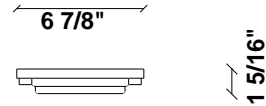

Lumi F07-F66

F66G14SA12

A.Saggia & V.Sommella / D&G Studio

Fixture type

Project name

Dimensions

Material

Metal