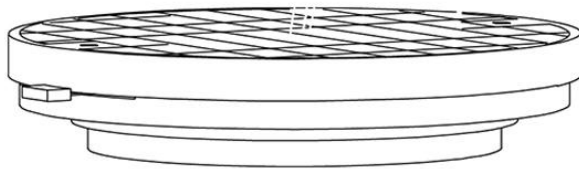

Lumi F07

F66G14SA12

A.Saggia & V.Sommella / D&G Studio

Fixture type

Project name

Dimensions

Material

Metal

Description

Wall or ceiling module for use with large Lumi glass diffuser. Metal structure with painted gold finish. 4000K

Voltage

Based on selected driver

Dimmable

Based on selected driver

Specs

DRY