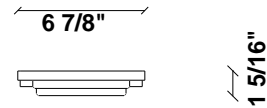

Lumi F07

F66G14SA12

A.Saggia & V.Sommella / D&G Studio

Fixture type

Project name

Dimensions

Material

Metal