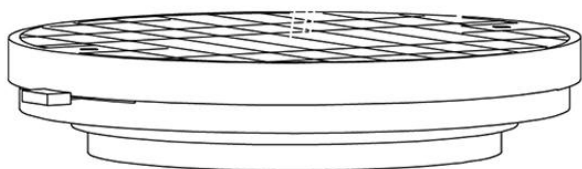

## Dimensions

## Description

Wall or ceiling module for use with large Lumi glass diffuser. Metal structure with painted copper finish. 4000K