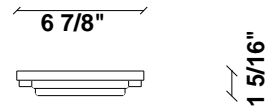

Material

Metal

Color

Copper

Other colors available

Check online www.fabbian.us

Included accessories

LED

Not included accessories

Glass diffuser, driver

Description

Wall or ceiling module for use with large Lumi glass diffuser. Metal structure with painted copper finish. 4000K

Voltage

Based on selected driver

Dimmable

Based on selected driver

Specs

DRY

Light source and Technical

Lamp type: LED

Wattage: 20W

Color temperature: 4000K

CRI: 90+

Lumens: 2365 initial lm