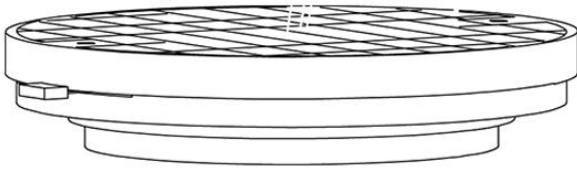

## Dimensions

## Description

Wall or ceiling module for use with large Lumi glass diffuser. Metal structure with painted copper finish. 4000K