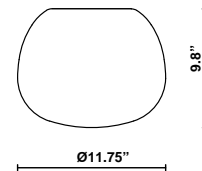

Lumi F07-F66

Fixture type

F07A07V01

Project name

A.Saggia & V.Sommella / D&G Studio

Description

11.8 inch Lumi Mochi three-layer, hand-blown glass diffuser for use with the large Lumi HP LED modules.

Dimensions