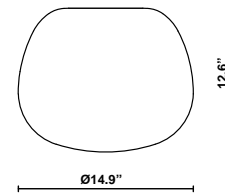

Lumi F07-F66

Fixture type

F07A01V01

Project name

A.Saggia & V.Sommella / D&G Studio

Description

15 inch Lumi Mochi three-layer, hand-blown glass diffuser for use with the Lumi HP LED modules.

Dimensions