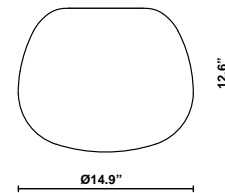

Lumi F07

F07A01V01

A.Saggia & V.Sommella / D&G Studio

Fixture type

Project name

Description

15 inch Lumi Mochi three-layer, hand-blown glass diffuser for use with the Lumi HP LED modules.

Dimensions