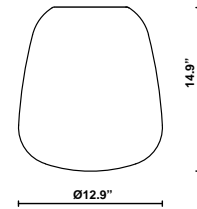

Lumi F07-F66

F07A15V01

A.Saggia & V.Sommella / D&G Studio

Fixture type

Project name

Description

13 inch Lumi Baka three-layer, hand-blown glass diffuser for use with the Lumi HP LED modules.

Dimensions