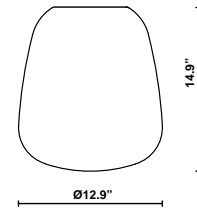

Lumi F07

F07A15V01

A.Saggia & V.Sommella / D&G Studio

Fixture type

Project name

Description

13 inch Lumi Baka three-layer, hand-blown glass diffuser for use with the Lumi HP LED modules.

Dimensions