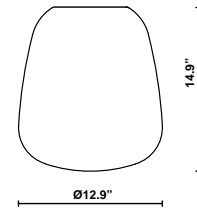

## Description

13 inch Lumi Baka three-layer, hand-blown glass diffuser for use with the Lumi HP LED modules.

## Dimensions