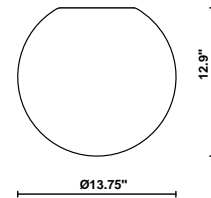

## Description

13.75 inch Lumi Sfera three-layer, hand-blown glass diffuser for use with the Lumi HP LED modules.

## Dimensions