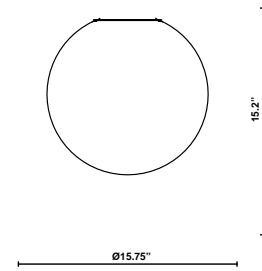

Lumi F07

F07A23V01

A.Saggia & V.Sommella / D&G Studio

Fixture type

Project name

Description

15.75 inch Lumi Sfera three-layer, hand-blown glass diffuser for use with the Lumi HP LED modules.

Dimensions