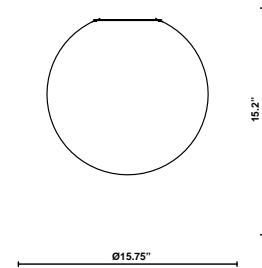

Lumi F07-F66

F07A23V01

A.Saggia & V.Sommella / D&G Studio

Fixture type

Project name

Description

15.75 inch Lumi Sfera three-layer, hand-blown glass diffuser for use with the Lumi HP LED modules.

Dimensions