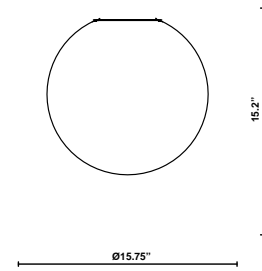

Lumi HP LED F66

Fixture type

F07A23V01

Project name

A.Saggia & V.Sommella / D&G Studio

Description

15.75 inch Lumi Sfera three-layer, hand-blown glass diffuser for use with the Lumi HP LED modules.

Dimensions